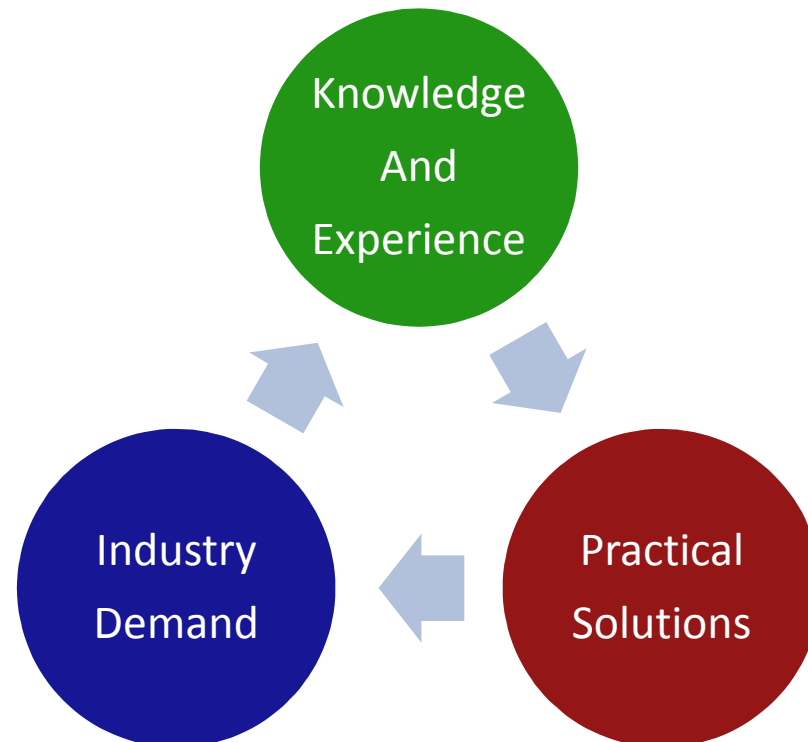

Our Mission

- To provide products and solutions for the testing verification and support of IEC 61850 based integrated digital systems for the electric power industry

Our Focus

- GridClone provides products and solutions for the testing, verification and support of IEC 61850 based integrated digital systems