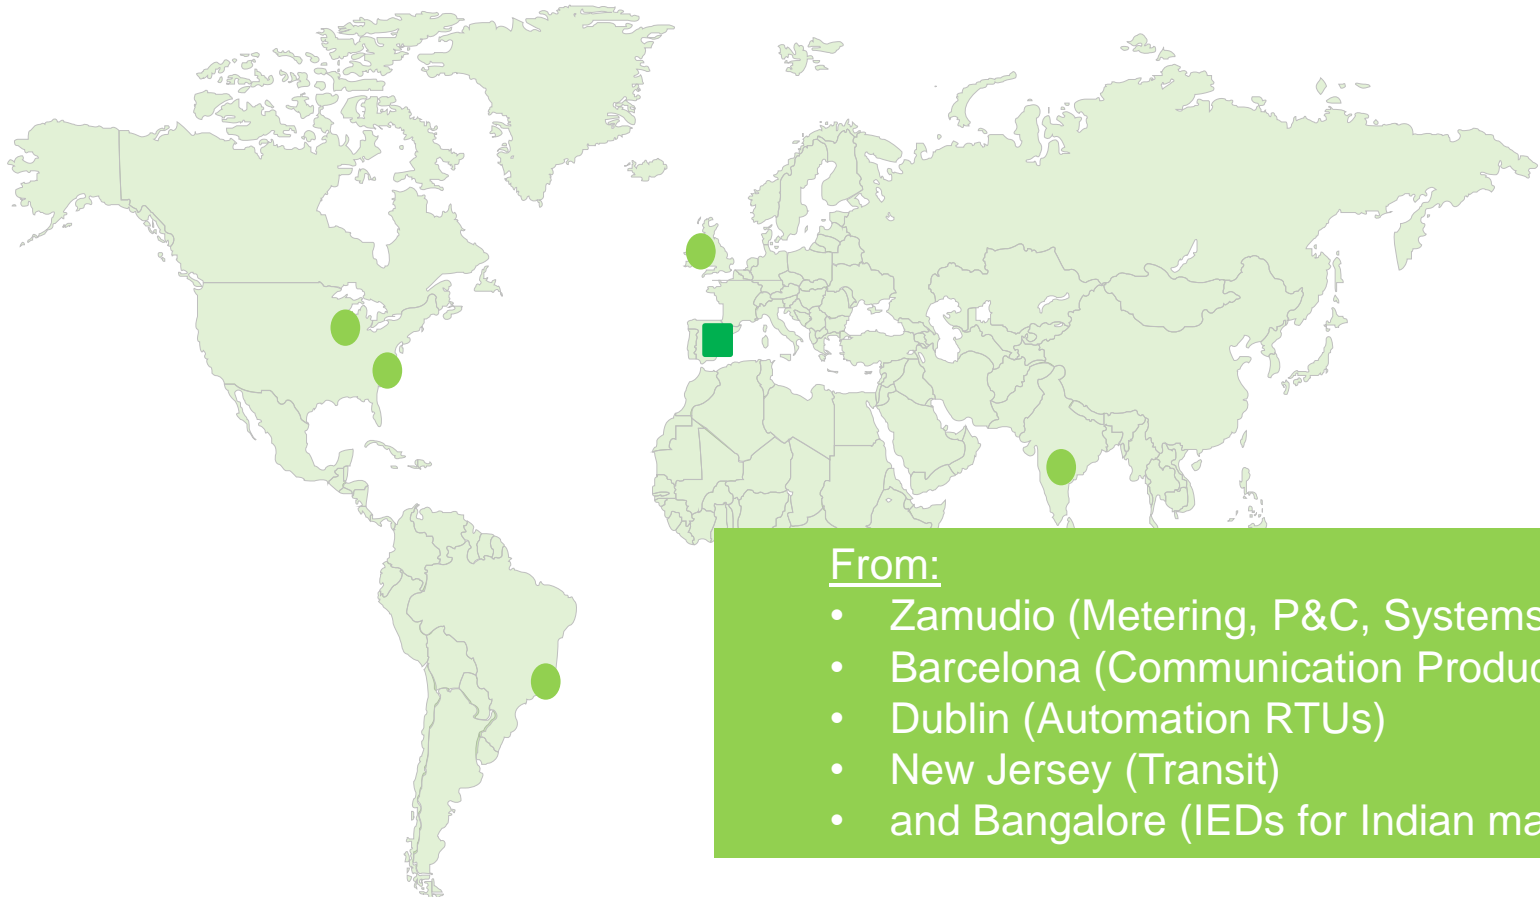

References in 85 countries

Organized in 3 Product Lines:

- SAS
- DAS
- TRANSIT

From:

- Zamudio (Metering, P&C, Systems)
- Barcelona (Communication Products)
- Dublin (Automation RTUs)
- New Jersey (Transit)
- and Bangalore (IEDs for Indian market)

## References in 85 countries