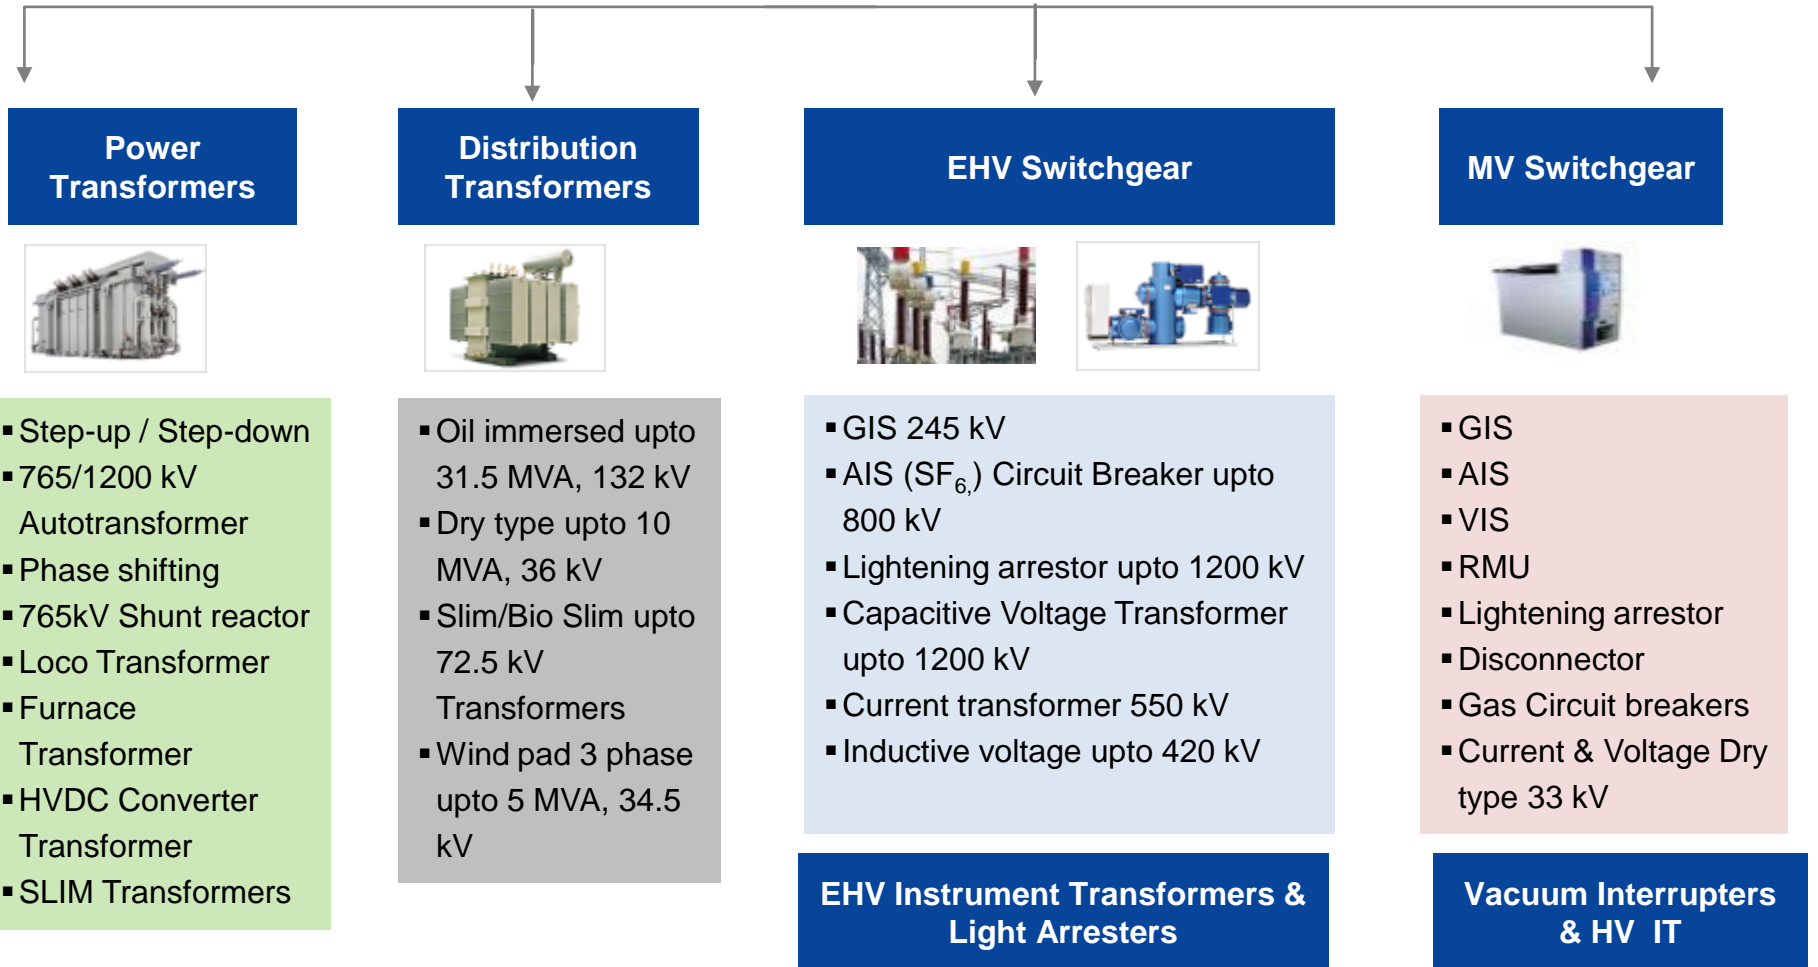

- CG (Ganz) built the world's first transformer and recently has built the highest voltage AC transformer (1200 kV)