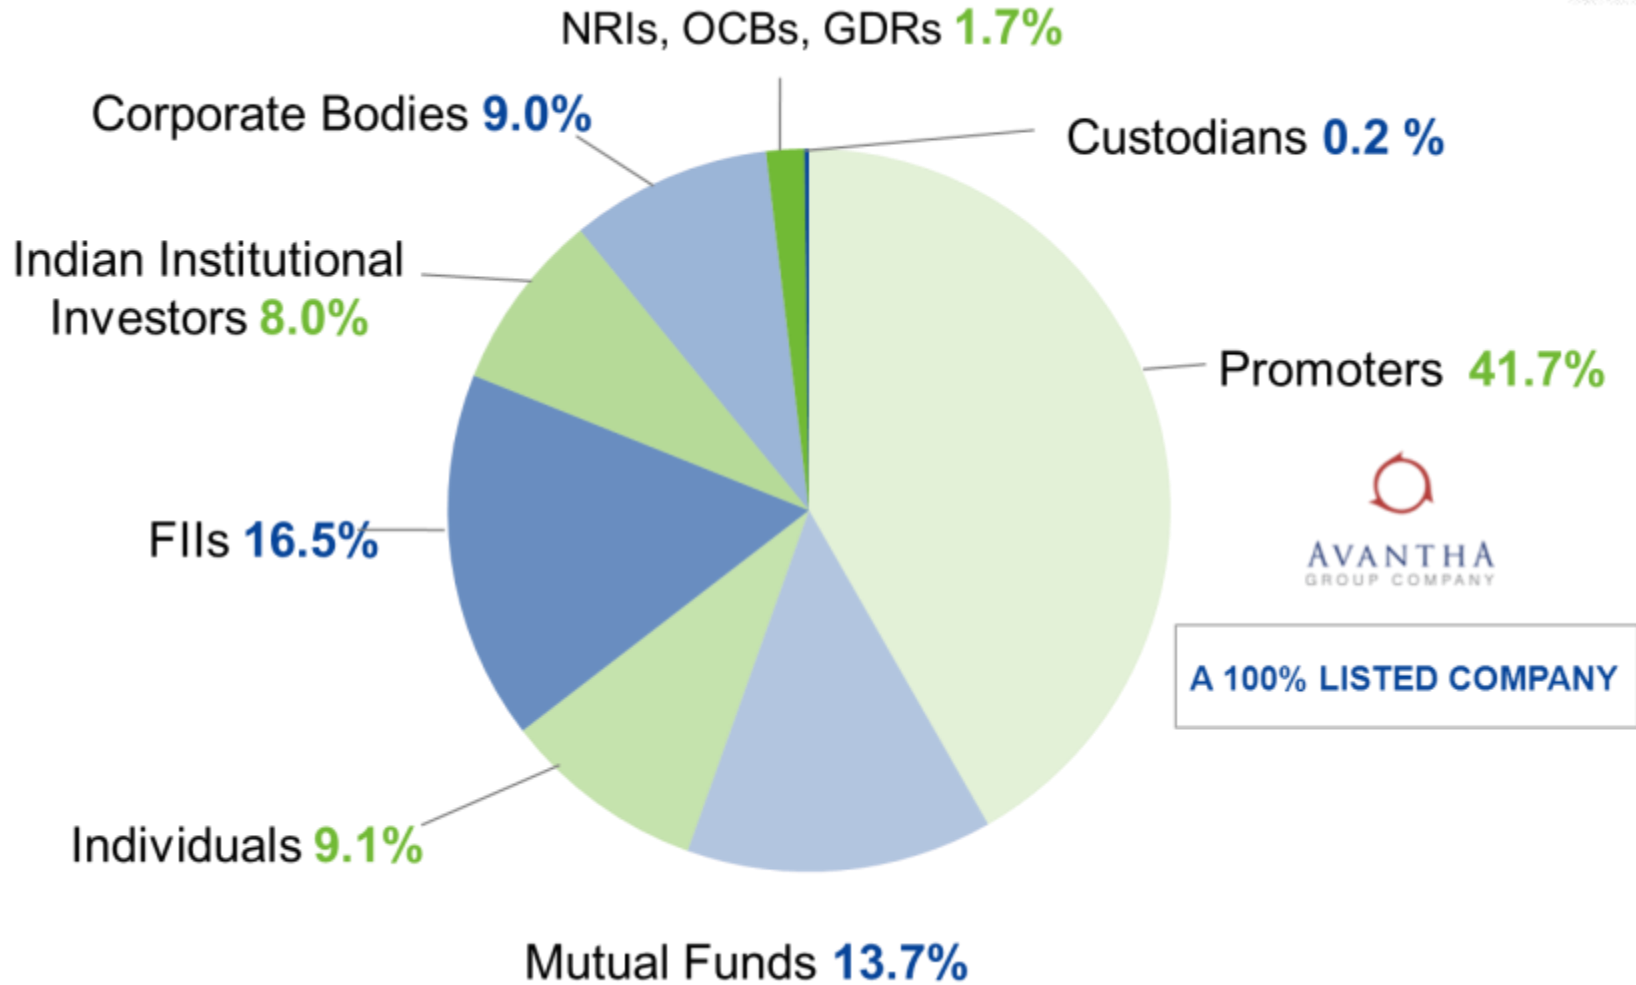

SHAREHOLDING