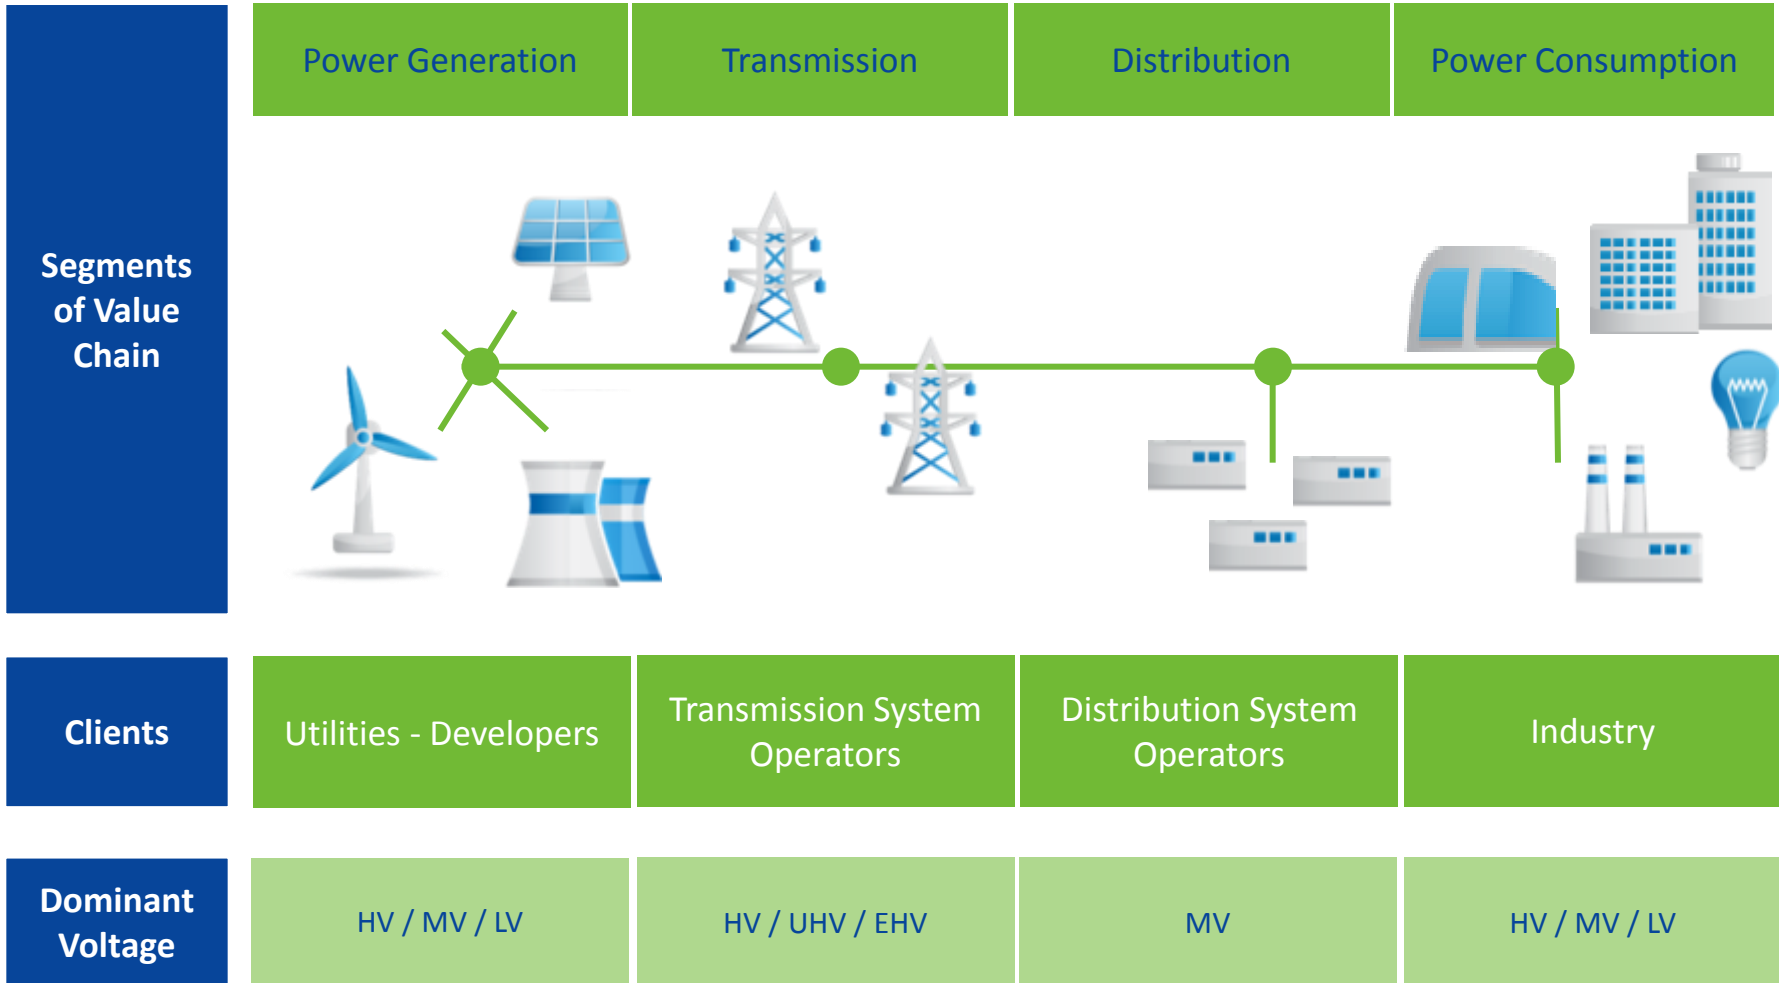

From generator to light Bulb

Smart solutions.
Strong relationships.