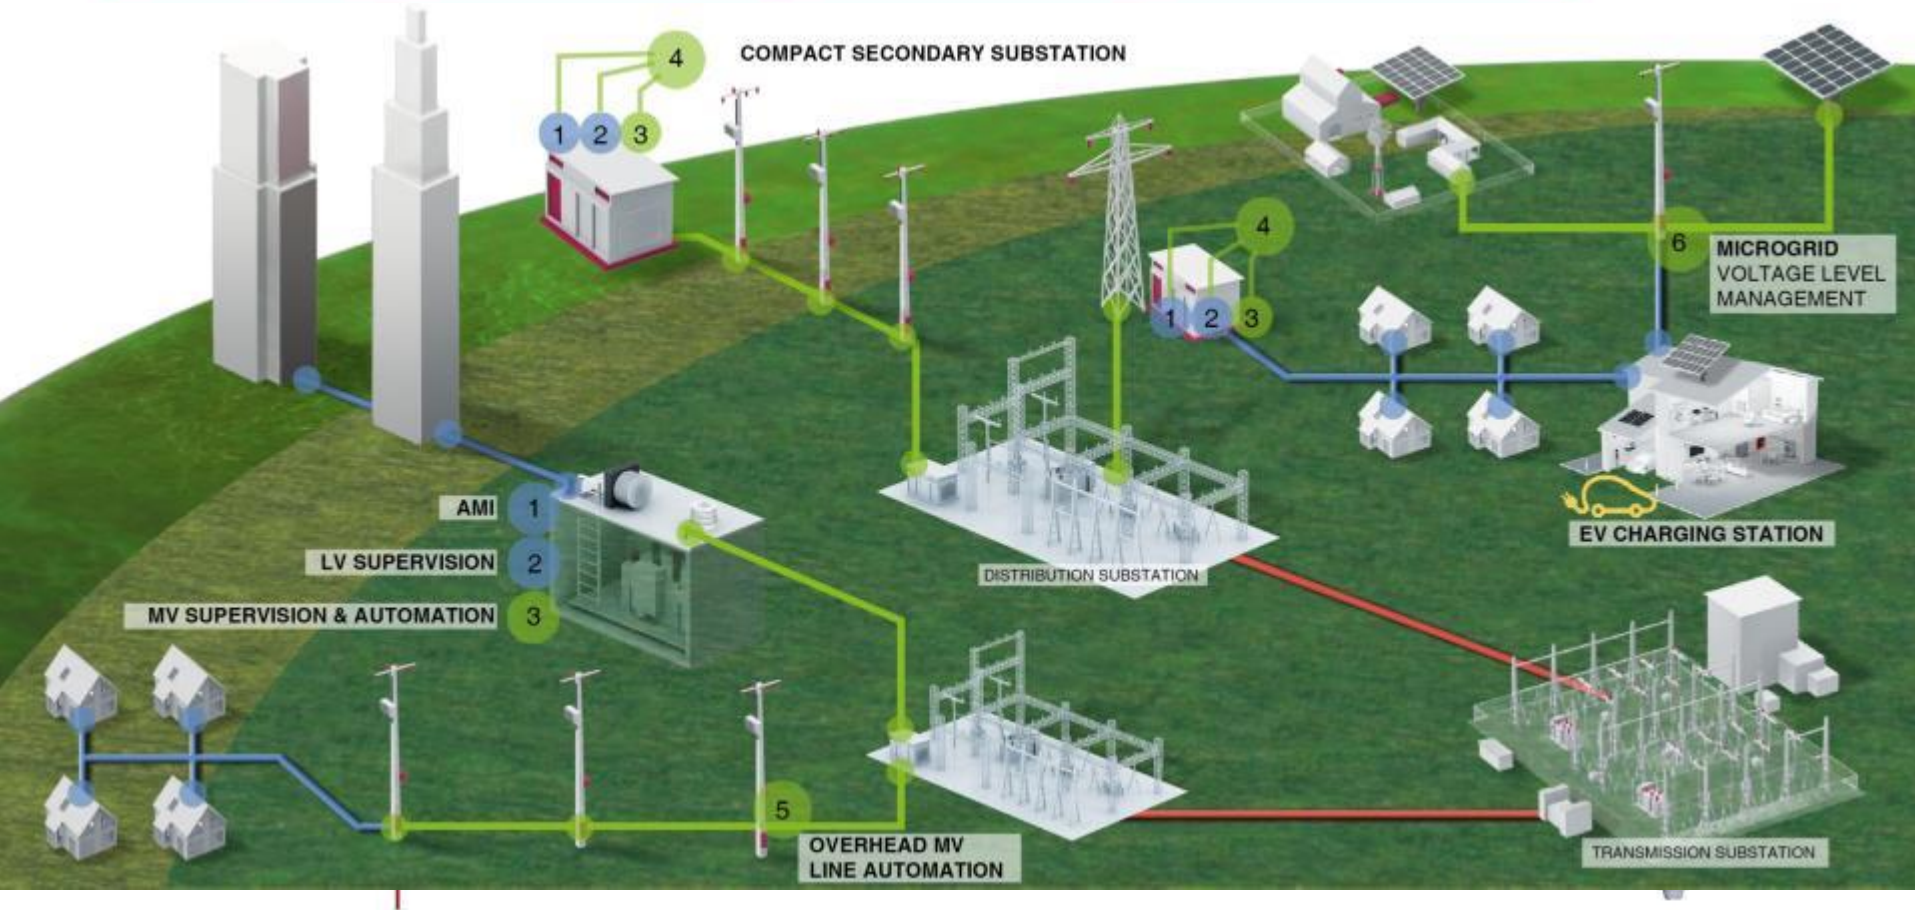

**Distribution  
Automation Solutions**

**Based on ZIV  
innovative products**

**Manufactured in  
Europe**

**Complete IEC 61850  
Substation  
Automation Systems**

- AUTOMATION & SUPERVISION SOLUTIONS FOR RAILWAY INFRASTRUCTURE

## CG focuses on the traction power segment in the transit market

Traction power control centers (SCADA Master Station)

Traction power substation automation equipment and systems

- Traction Power Substation (TPSS)
- Tie Breaker Substation (TBS)
- Emergency Trip System (ETS)
- Fault Detection (DCTRace)