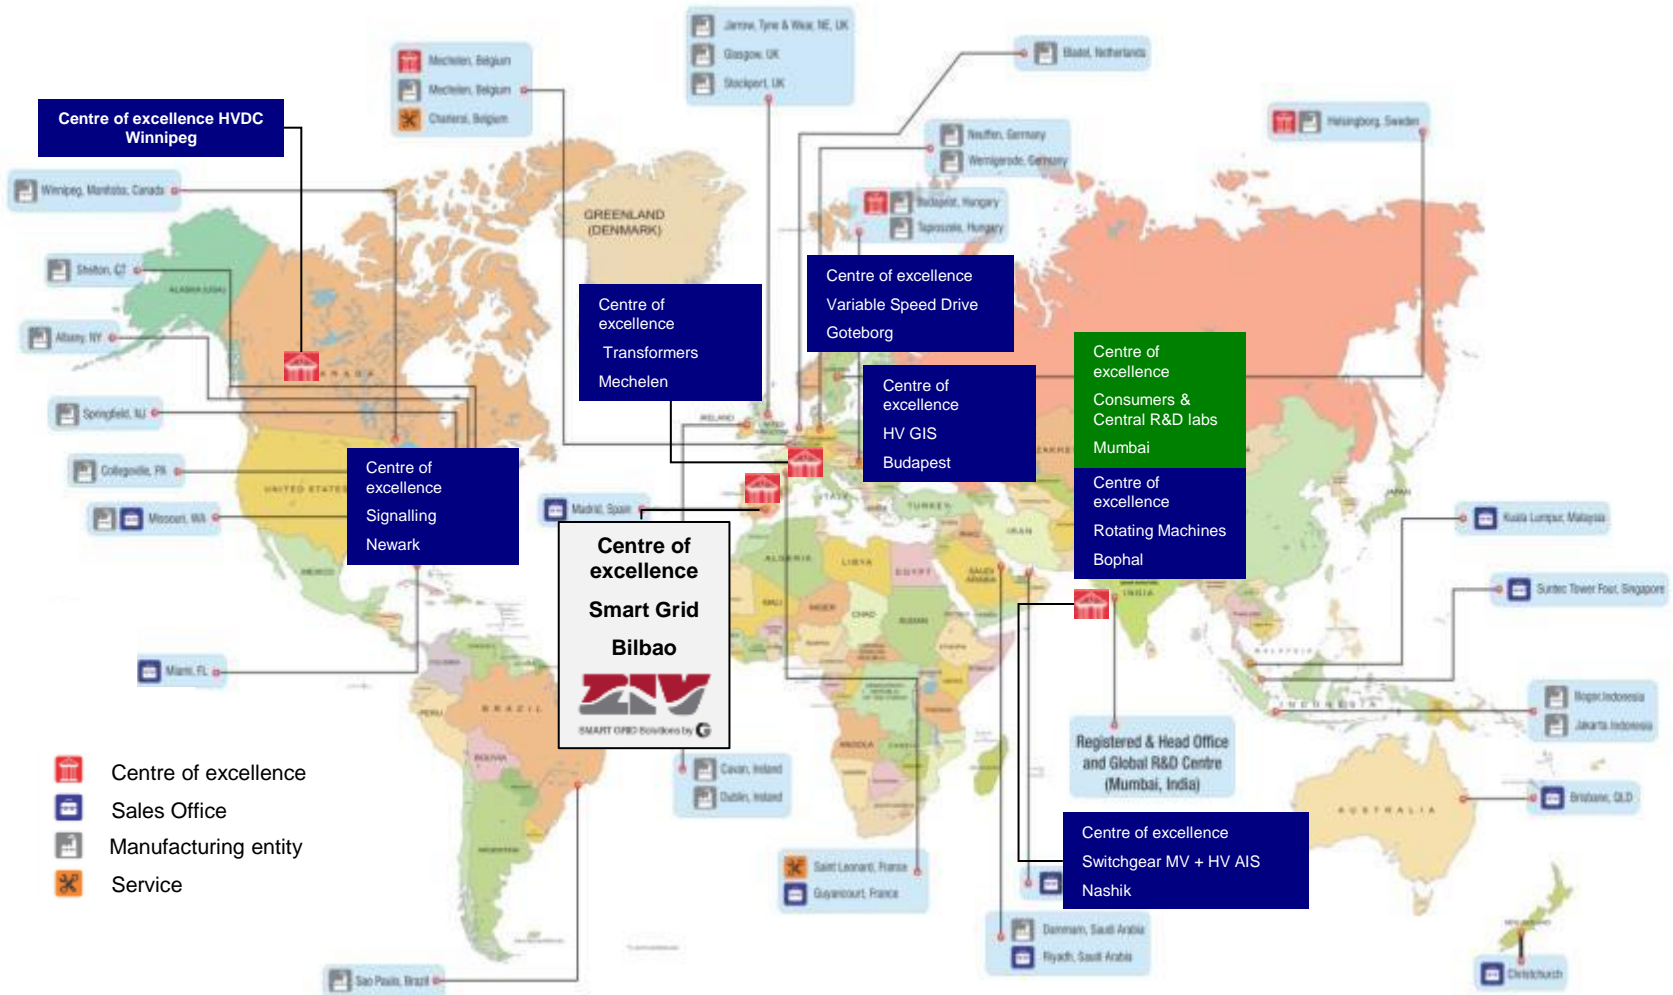

**Food Processing**  
The Global Green Company Limited  
- Intergarden N. V. - Puszta Konzerv Kft

**Chemicals**  
Solaris ChemTech Industries Limited

**Energy & Infrastructure**  
Avantha Power & Infrastructure Limited  
Biltech Building Elements Limited

**IT & ITES**  
Salient Business Solutions Limited  
Avantha Technologies Limited  
Pyramid Healthcare Solutions

[www.cgglobal.com](http://www.cgglobal.com)

Smart solutions.  
Strong relationships.

**CG AUTOMATION BU**  
ZIV SUBSTATION AUTOMATION & DISTRIBUTION  
AUTOMATION SOLUTION PORTFOLIO

### • AFRICA:

(Algeria) SONEGAS ; (Angola) GAMEK ; ENE ; (Burkina Faso) SONABEL ; (Cameroon) AES-SONEL ; (Egypt) EETC; (Ethiopia) EEPKO (Mali) EDM; (Tanzania) TANESCO; (Morocco) ONE; (Kenya) KPLC  
 • AMERICAS: (USA) Alabama Power Co, Hydro Mississauga, Pennsylvania Electric Co, Houston Electric, Entergy, Maine Electric Co ; (BRAZIL) Ampla, Coelba, Cosern, Celpe, Coelce, Furnas, Copel; (MEX) CFE , Luz y Fuerza; (ARG) Edenor, Edesur, Edelap, Ape, Dock Sud; (BOL) Electropaz, Cre; (CHILE) Grupo Enersis –Chilectra, Chilquinta; (PAN) Edemet; (PARAGUAY) Ande; (VEN) Cadafe, Enelven.

### • AUSTRALIA

(Australia) Western Power, TransGrid, SPI PowerNet , Powerlink, Hydro Tasmania, ETSA, Ergon Energy; (New Zealand) Transpower; etc..

• ASIA: (Indonesia) PLN; (Malaysia) SESCO; (Philippines) TRANSCO ; (Thailand) EGAT; (Vietnam) EVN; (India): Avanya Power, PGCIL, MSETCL, UPPCTL, JSEB, Power Grid India, etc...